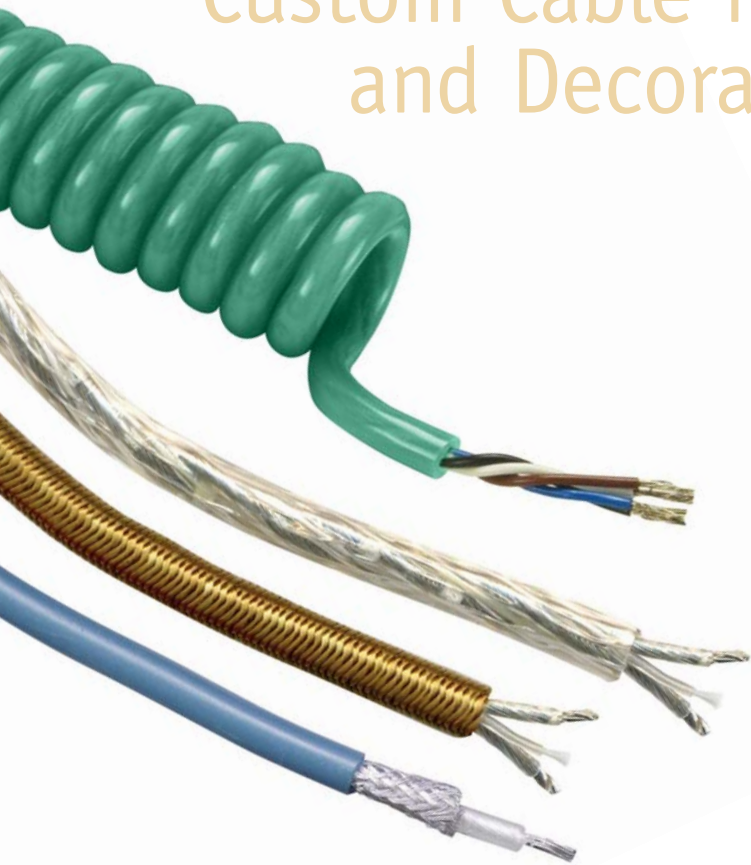

Custom Cable for Architectural and Decorative Lighting

LUMENT™

Light up your imagination. Lument gives you the freedom to create designs and fixtures that are more spectacular than ever—with virtually unlimited options.

High-tech or contemporary. Transform your designs with color-matched metallic finishes, holographic glitter or fluorescent colors.

Retro. Select our woven-fabric outer jacket for an old world look—available in a variety of colors

Lument cable comes with a performance guarantee and lightning-fast delivery.

- Unique finishes include:
 - Color matching to RAL, PMS or custom color
 - Holographic glitter
 - Fluorescent colors
 - Shiny and dull finishes
 - Metallic effects
 - Glow-in-the-dark
 - Custom fabric weaves to simulate old fabric-insulated cable
 - Clear jackets, insides visible
 - And more
- Round, oval or flat cable, high flex-life and flexible/limp designs
- Retractable cable in almost any length or diameter
- Proprietary designs
- UL-listed and CSA-approved
- Underwater, waterproof and water-blocking options available
- Outdoor-rated UV resistance
- Personalized service